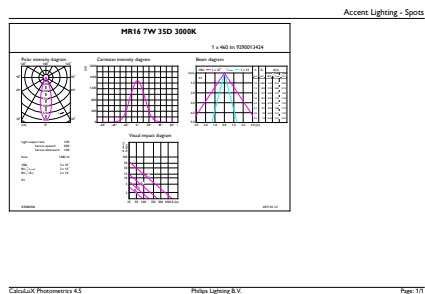

Målskisse

MR16 12V 6.5-42W 450lm 35D 3000K GU5.3 D

Product	D	C
MASTER LED ExpertColor LED ExpertColor 6.5-35W MR16 930 36D	51 mm	46 mm

Fotometriske data

MR16 12V 6.5-42W 450lm 35D 3000K GU5.3 D

LEDSpots MR16 7W 930 460lm 35D