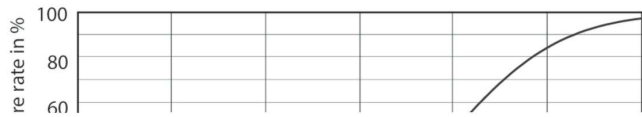

Levetid

LEDspots MR16 7W