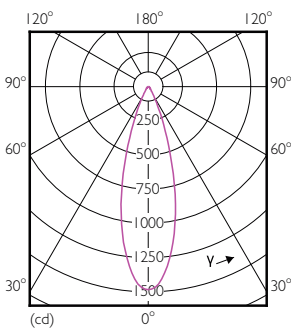

Målskisse

MR16 12V 6.5-42W 450lm 35D 3000K GU5.3 D

Product	D	C
MASTER LED ExpertColor LED ExpertColor 6.5-35W MR16 930 36D	51 mm	46 mm

Fotometriske data

MR16 12V 6.5-42W 450lm 35D 3000K GU5.3 D

LEDSpots MR16 7W 930 460lm 35D